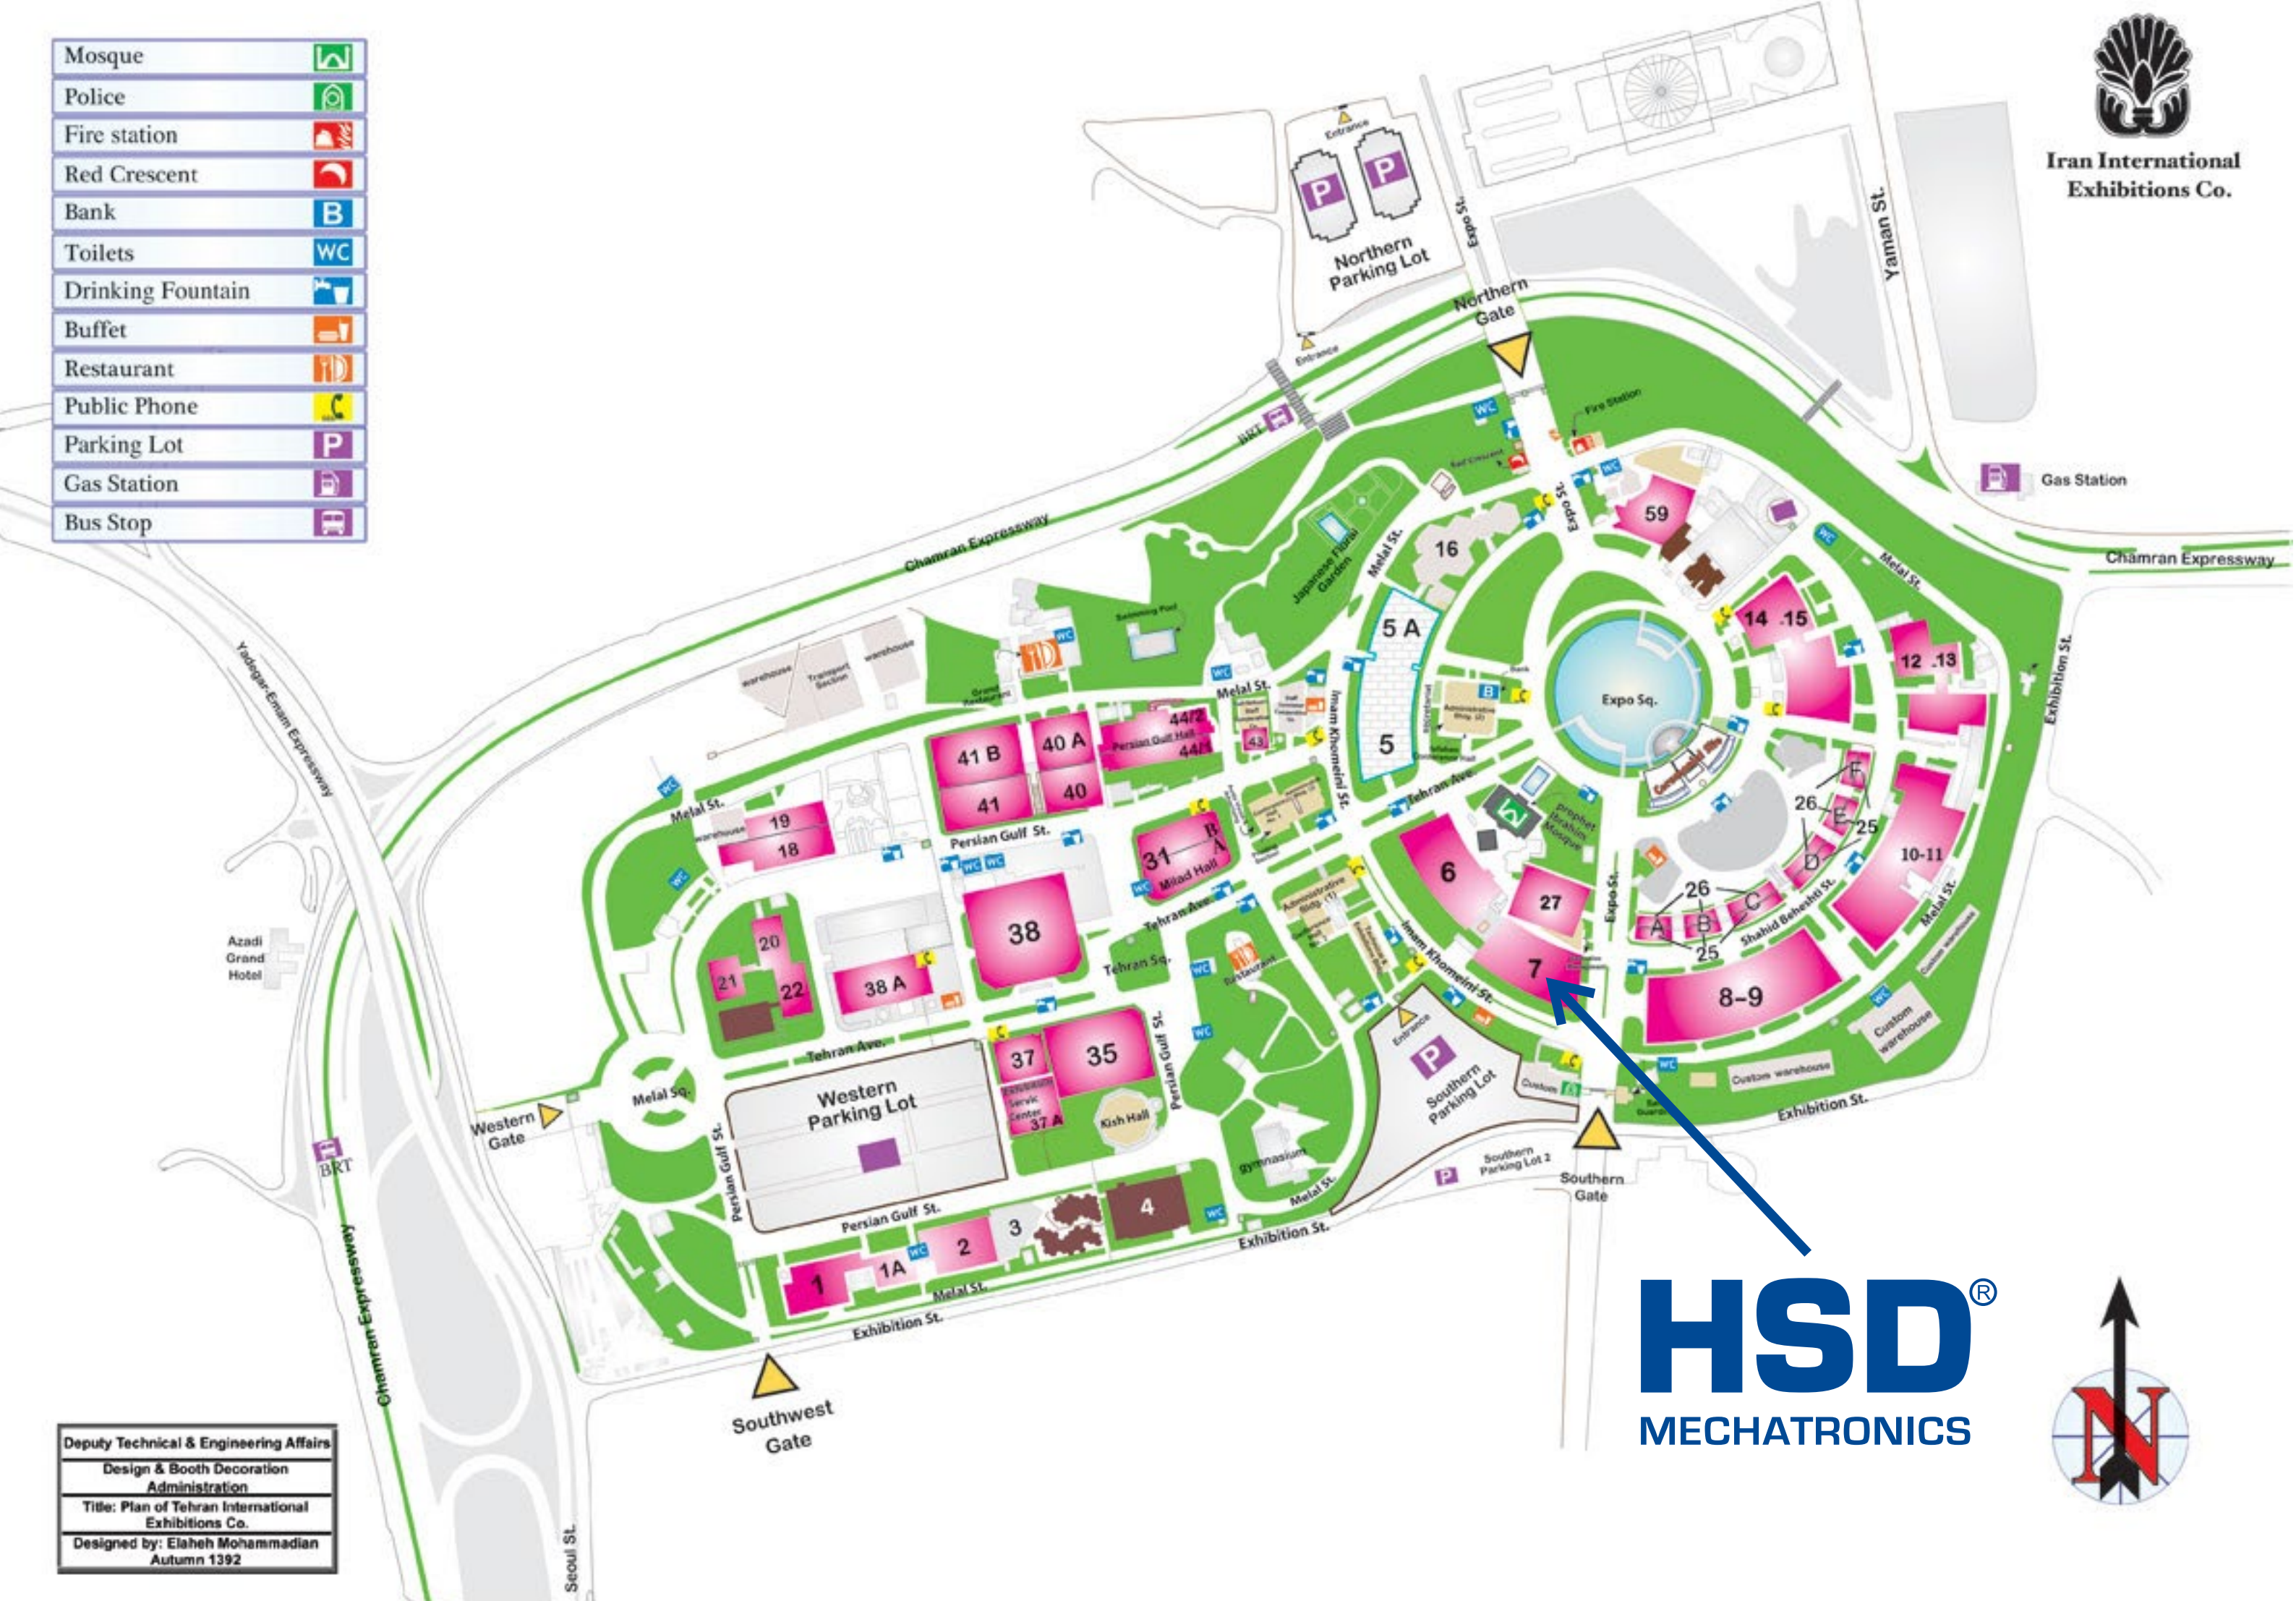

Iran International Exhibitions Co.

Mosque	
Police	
Fire station	
Red Crescent	
Bank	
Toilets	
Drinking Fountain	
Buffet	
Restaurant	
Public Phone	
Parking Lot	
Gas Station	
Bus Stop	

**HSD**<sup>®</sup>  
MECHATRONICS

Deputy Technical & Engineering Affairs  
 Design & Booth Decoration  
 Administration  
 Title: Plan of Tehran International Exhibitions Co.  
 Designed by: Elaheh Mohammadian  
 Autumn 1392